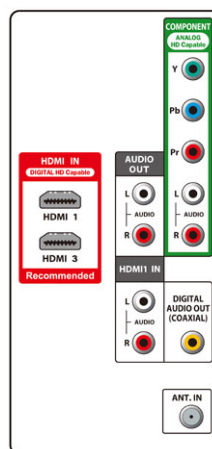

Rear Panel

Side Panel